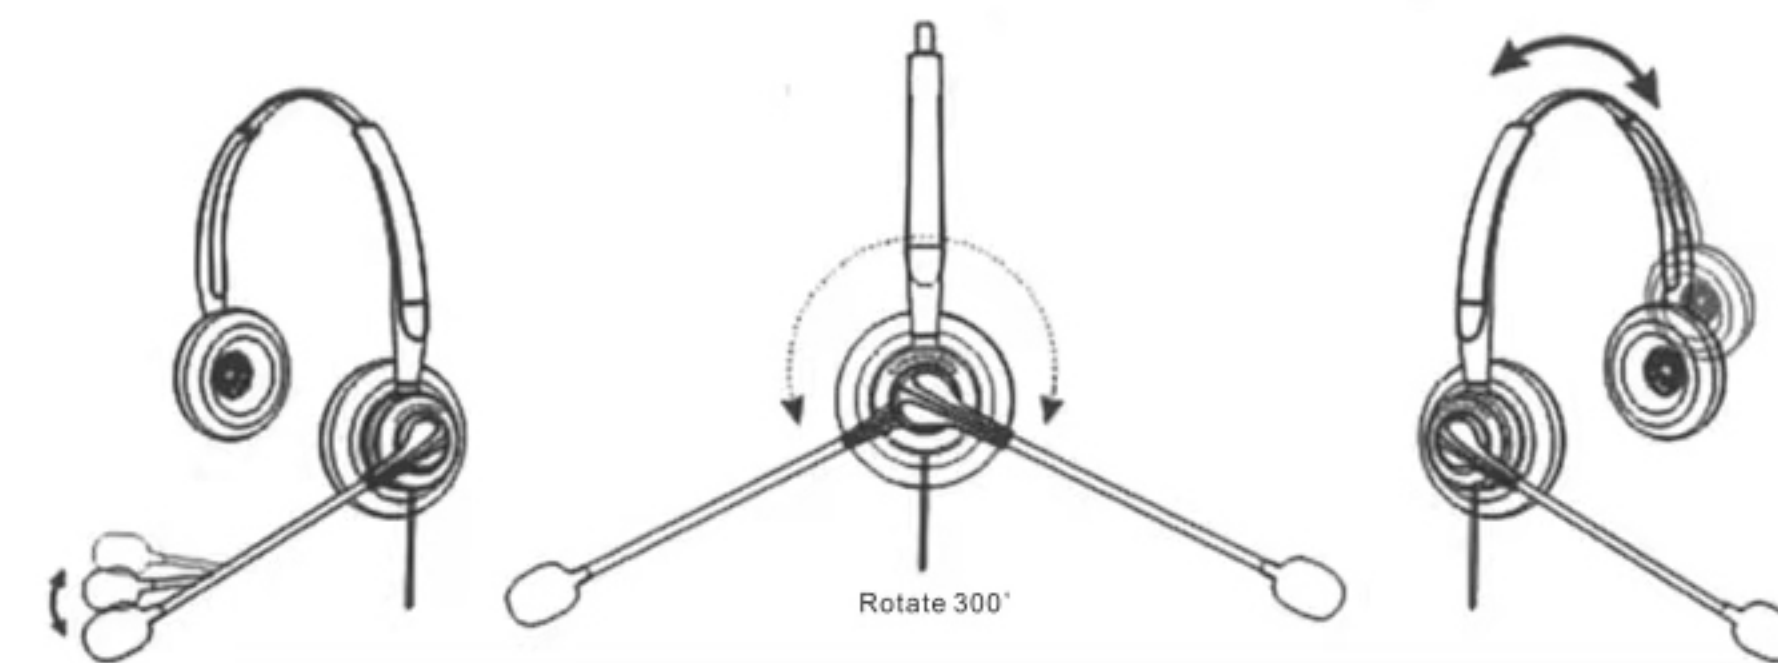

Binaural Headset

Headset with RJ plug for 31/60/68 series